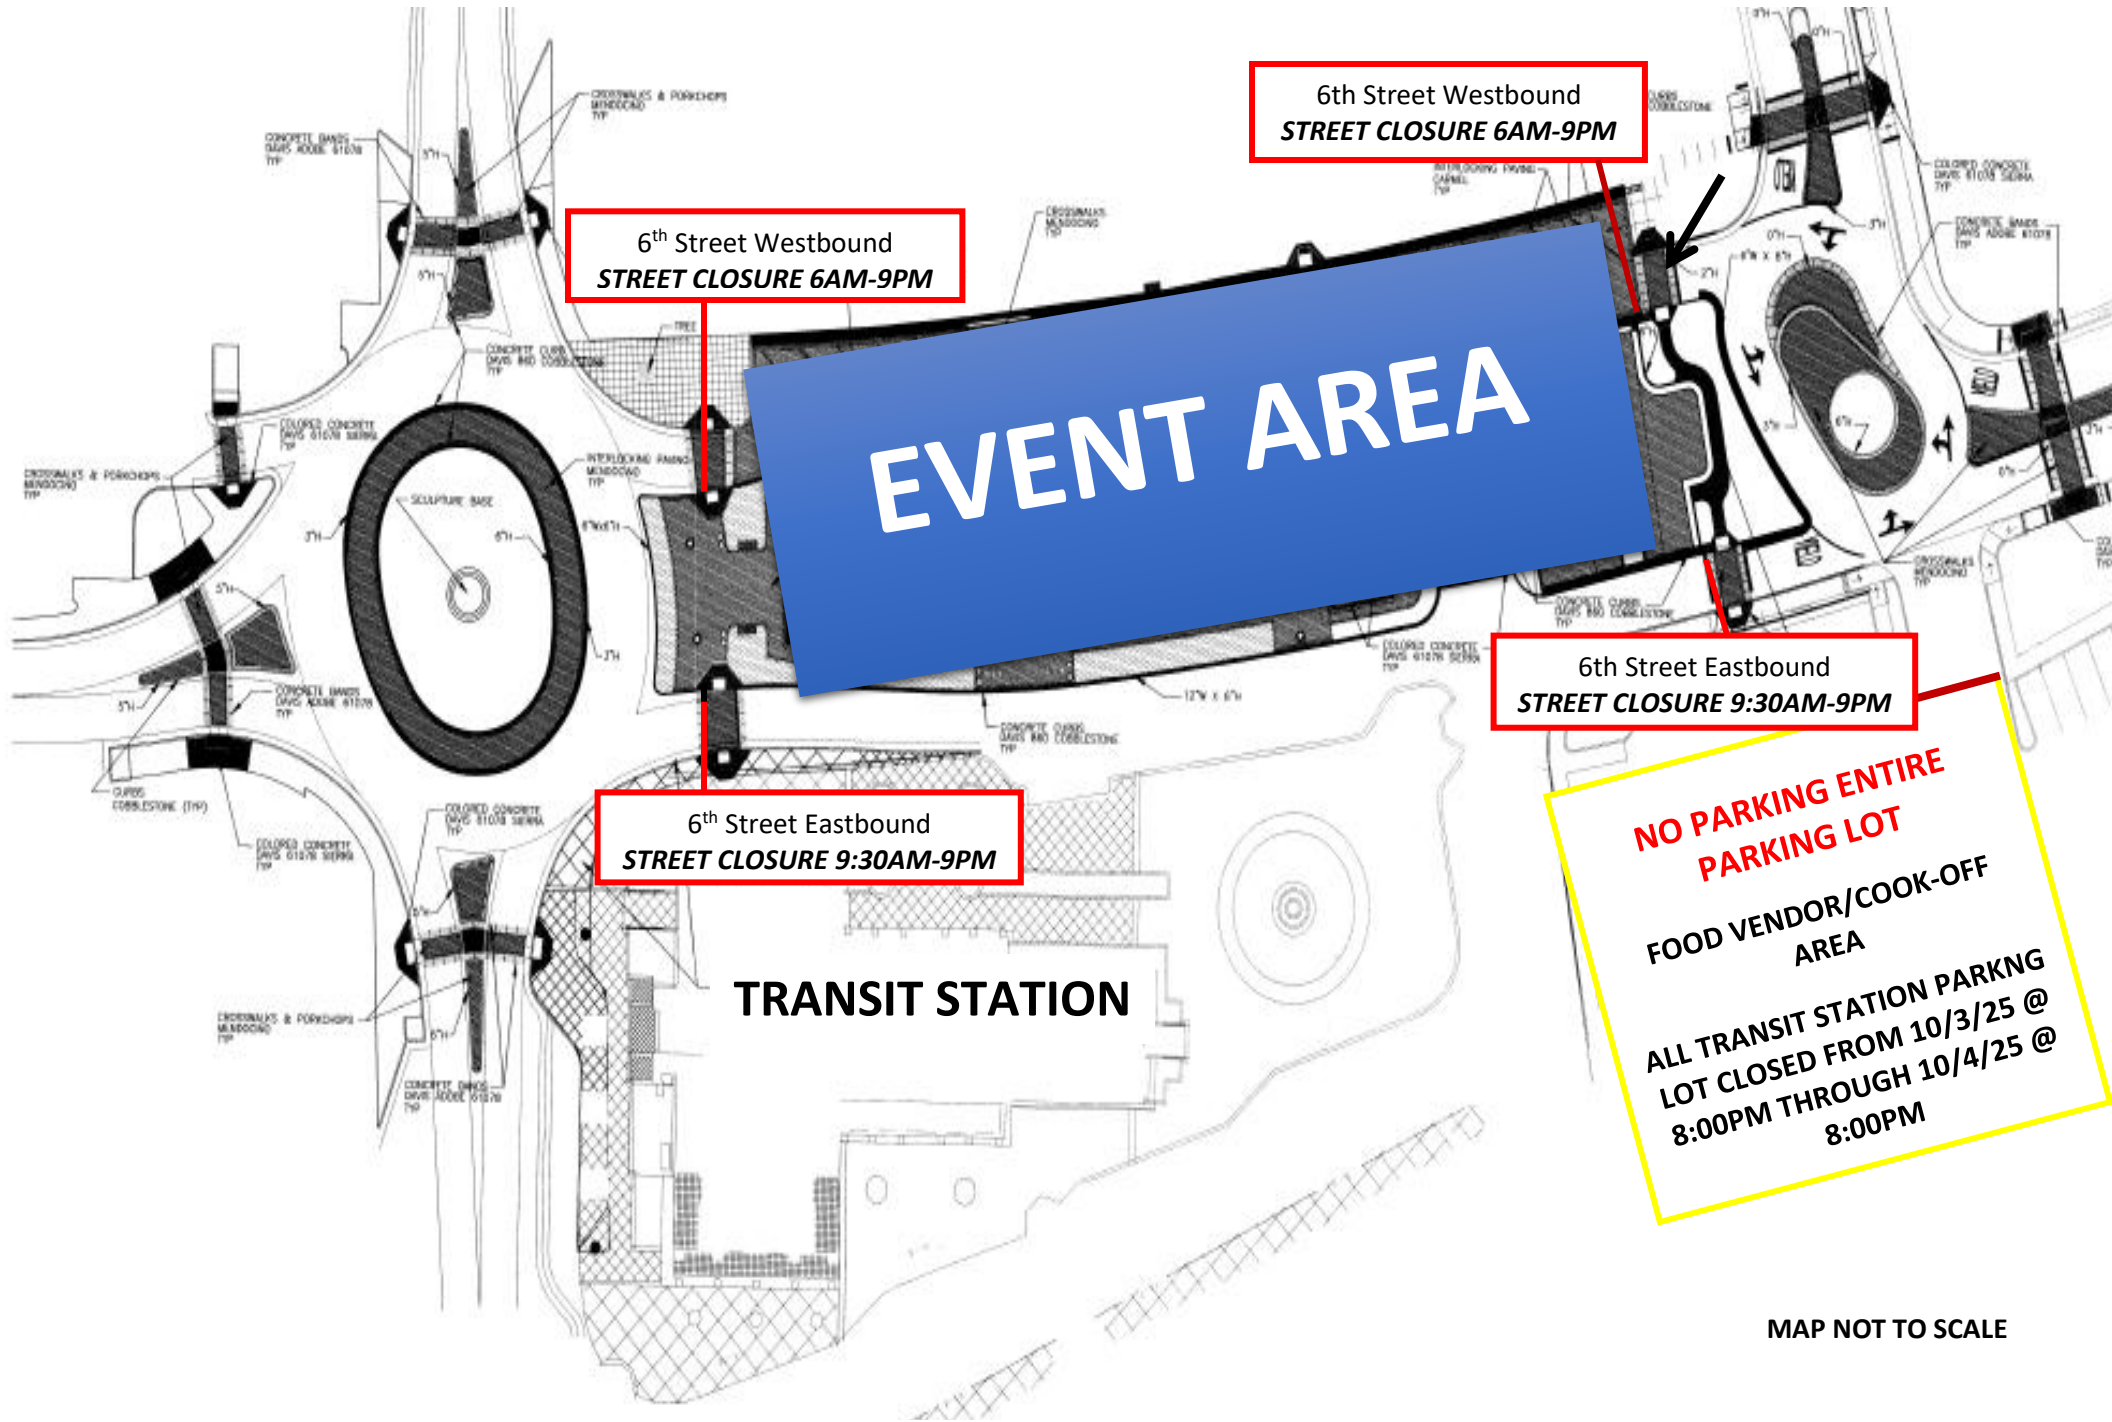

**BREWS & BBQ 2026**  
**FRONT STREET PLAZA (6<sup>TH</sup> & CENTRAL AVE.)**

**6th Street Westbound  
STREET CLOSURE 6AM-9PM**

**6th Street Westbound  
STREET CLOSURE 6AM-9PM**

**EVENT AREA**

**6th Street Eastbound  
STREET CLOSURE 9:30AM-9PM**

**6th Street Eastbound  
STREET CLOSURE 9:30AM-9PM**

**TRANSIT STATION**

**NO PARKING ENTIRE  
PARKING LOT**  
**FOOD VENDOR/COOK-OFF  
AREA**  
**ALL TRANSIT STATION PARKING  
LOT CLOSED FROM 10/3/25 @  
8:00PM THROUGH 10/4/25 @  
8:00PM**