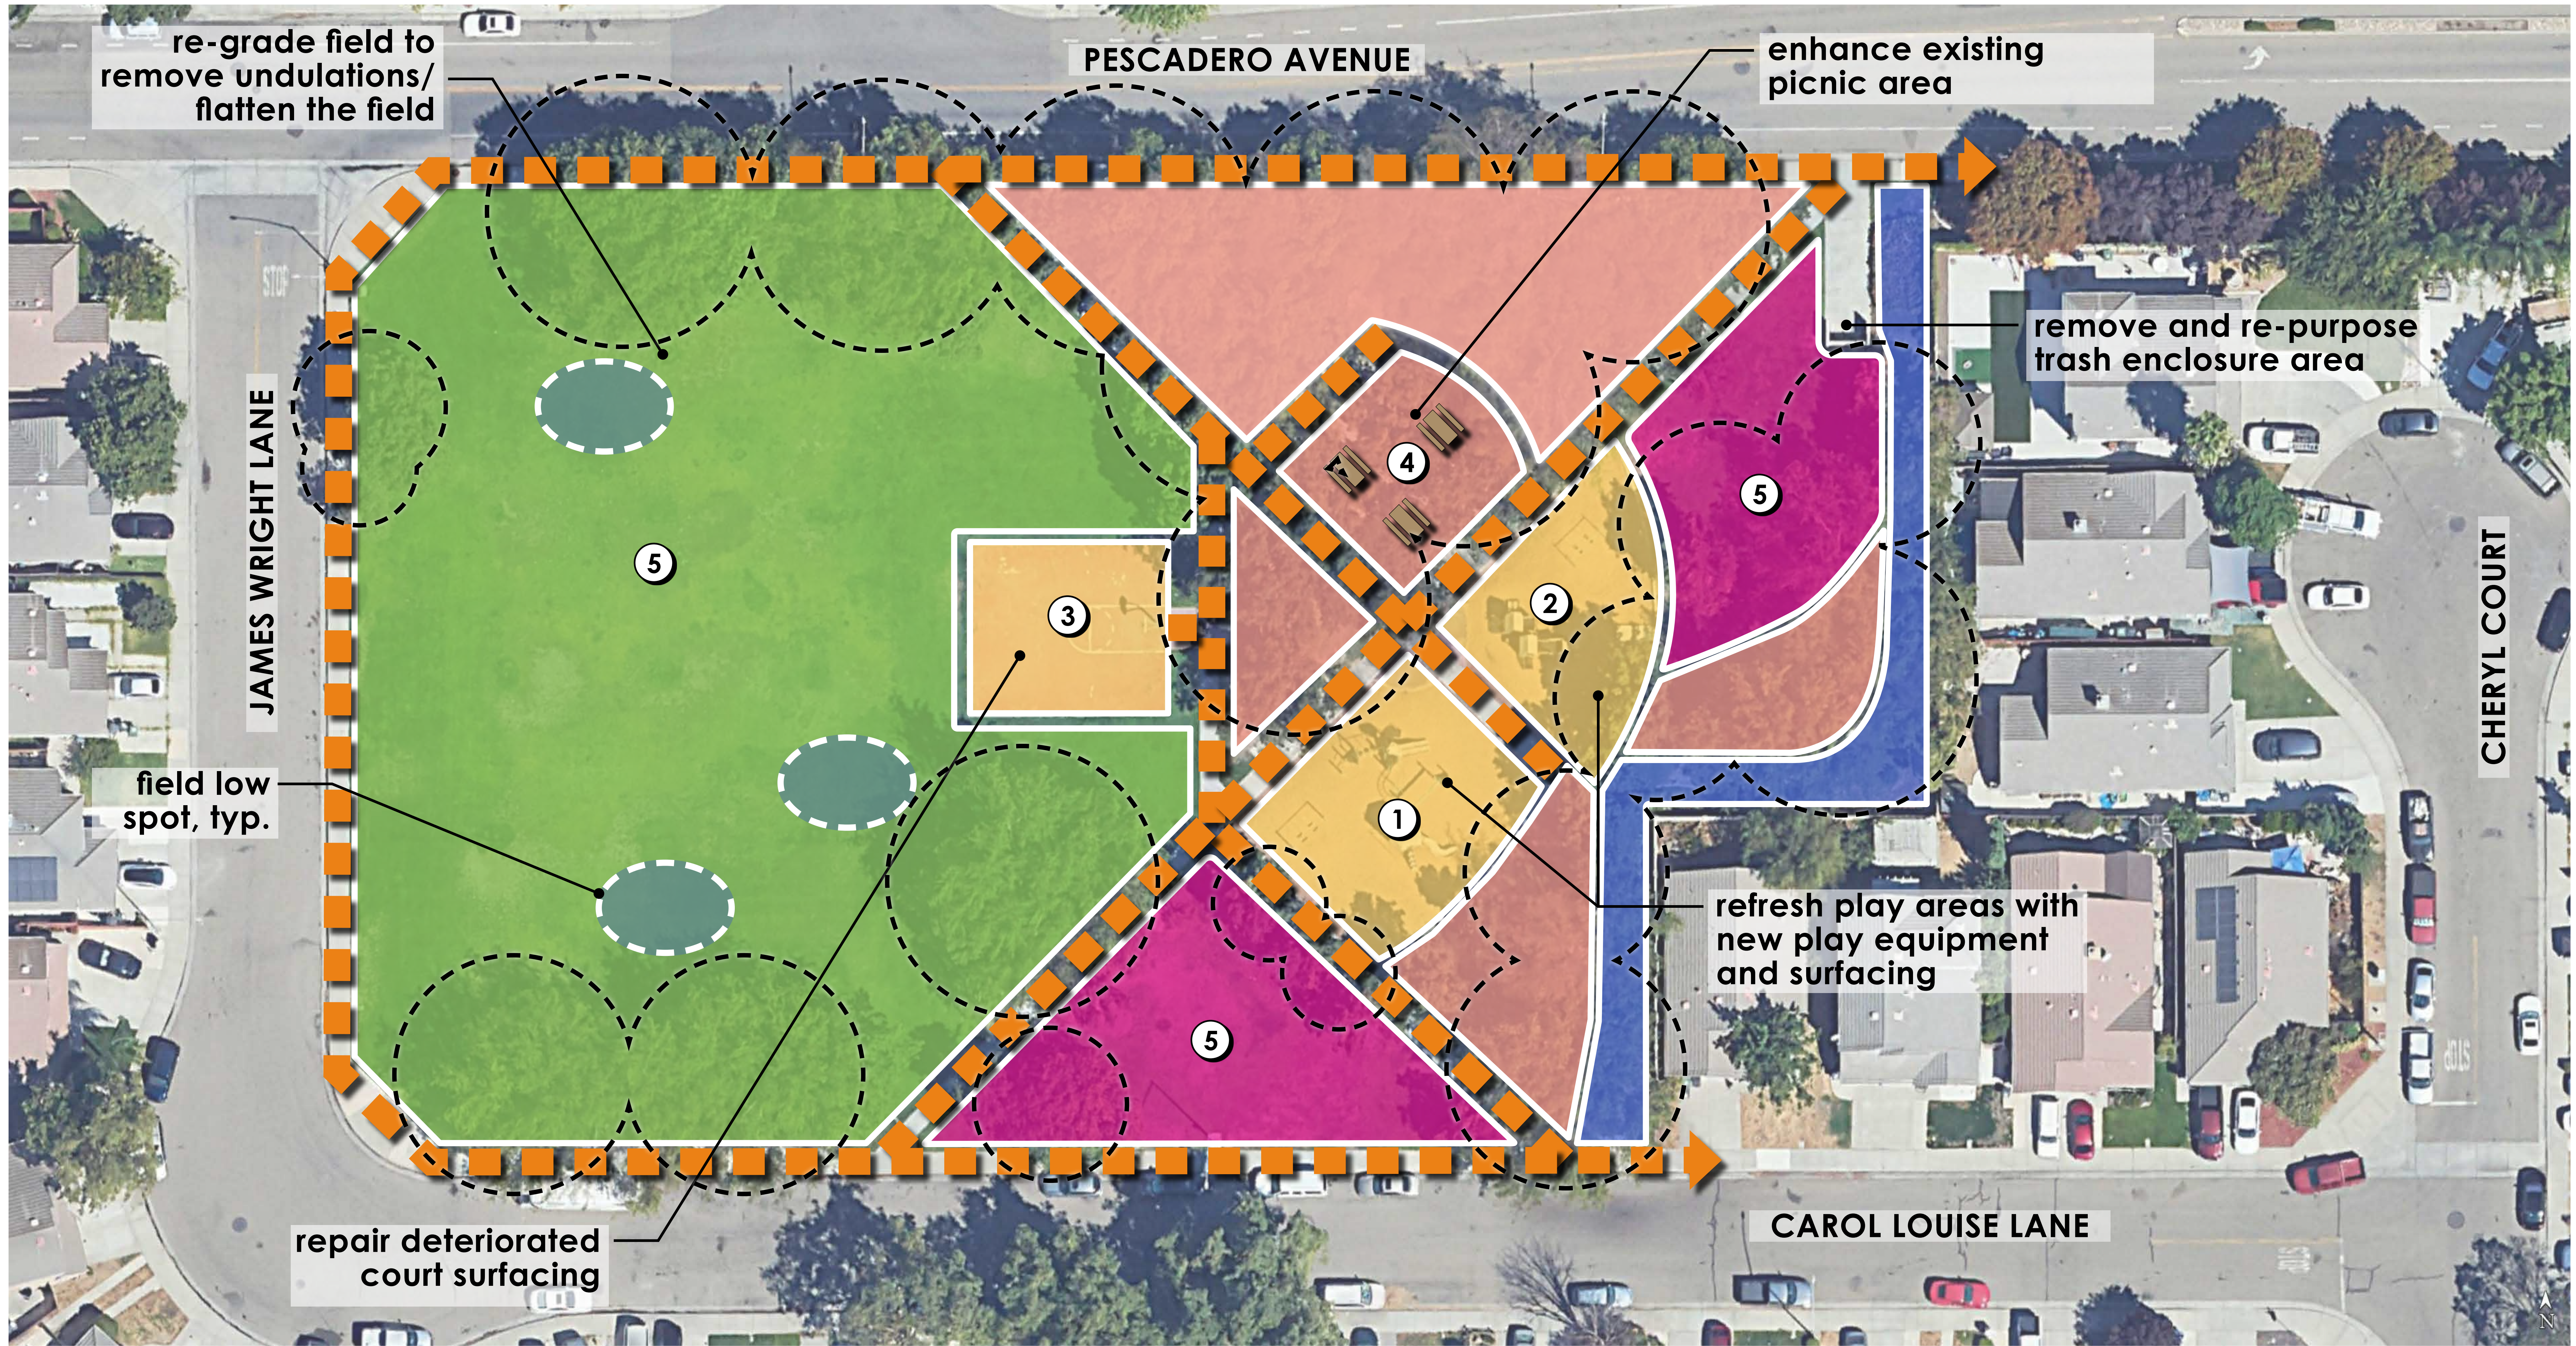

PROJECT BACKGROUND

- A.R. Glover Park is a 2.2-acre park that was built and dedicated in 1999. The park was named after Dr. Audrey R. Glover, a physician, dedicated community leader, and longtime resident of Tracy.
- This park was identified in the City's Capital Improvement Projects for renovation.

Upgrade basketball court and natural grass area for sports and active recreation.

Other Goals?

PROJECT TIMELINE

PROJECT OVERVIEW AND TIMELINE

A.R. GLOVER PARK RENOVATION
Tracy, California

LEGEND

-  EXISTING PEDESTRIAN CIRCULATION
-  ENHANCE EXISTING FEATURES
-  OPPORTUNITY FOR NEW FEATURES
-  POTENTIAL FIELD IMPROVEMENTS

-  LANDSCAPE IMPROVEMENTS
-  ENHANCE PLANTING BUFFER, RETAIN VISIBILITY
-  EXISTING TREE CANOPY

EXISTING PARK FEATURES

- ① YOUTH PLAY AREA
- ② TOT PLAY AREA
- ③ BASKETBALL HALF COURT
- ④ PICNIC AREA
- ⑤ OPEN LAWN